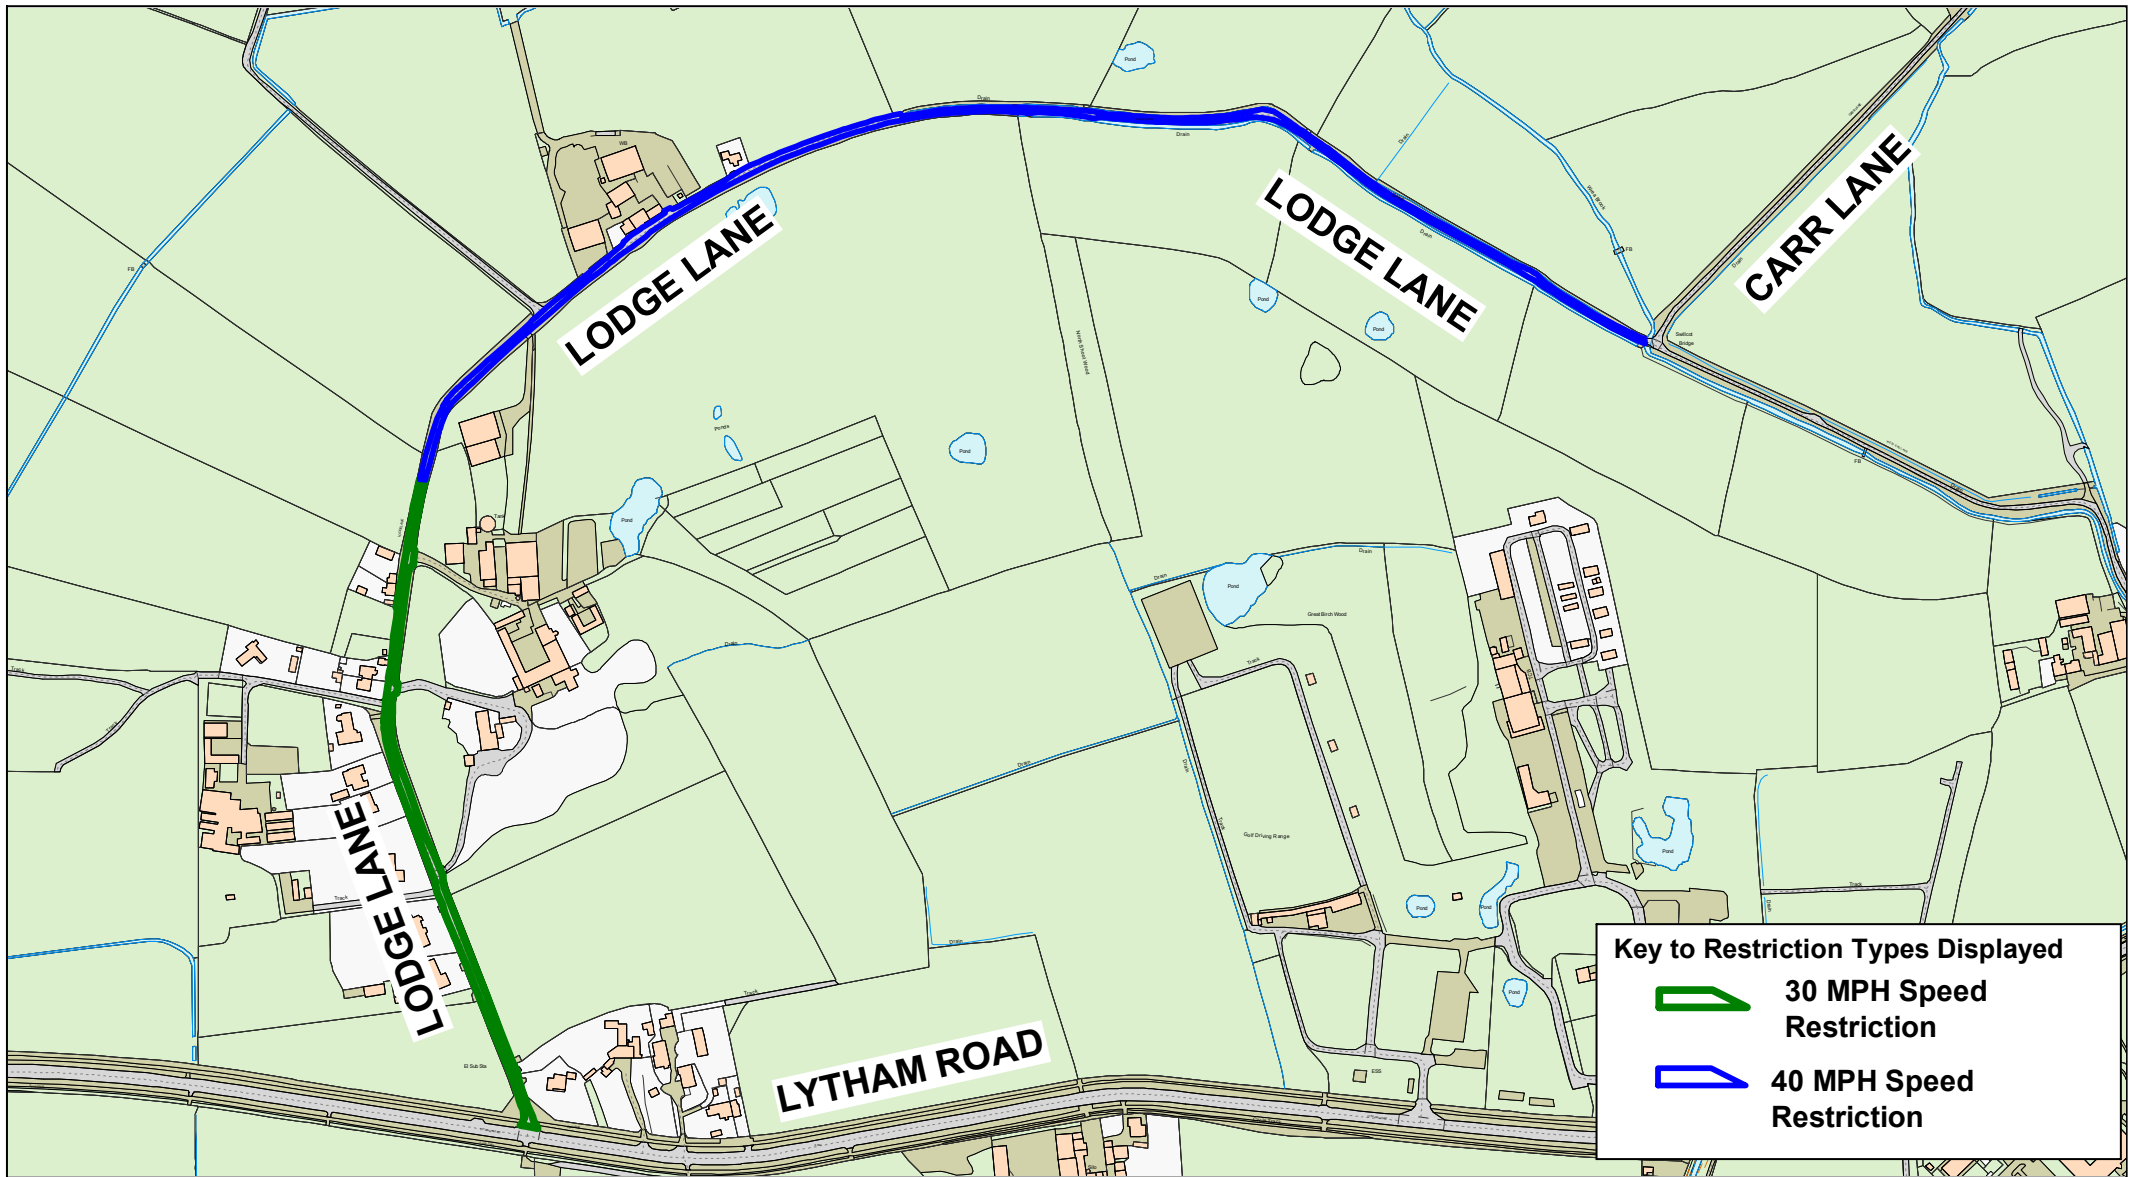

Key to Restriction Types Displayed

-  30 MPH Speed Restriction
-  40 MPH Speed Restriction
-  30MPH by virtue of Street Lighting

Lancashire
County Council

Greenhalgh Lane, Greenhalgh with Thistleton

© Crown copyright. All rights reserved
Lancashire County Council
Licence No. 100019820 2023

Phil Durnell
Director of Highways and Transport

P.O. Box 100, County Hall,
PRESTON PR1 0LD

SCALE	1 : 4500
DATE	21/06/2023
DRAWING No.	SLO23-24(1)-SR-FY1
DRAWN BY	JC
	Scale with care as distortion may occur

Key to Restriction Types Displayed

-  30 MPH Speed Restriction
-  40 MPH Speed Restriction

Lodge Lane, Bryning with Warton

© Crown copyright. All rights reserved
 Lancashire County Council
 Licence No. 100019820 2023